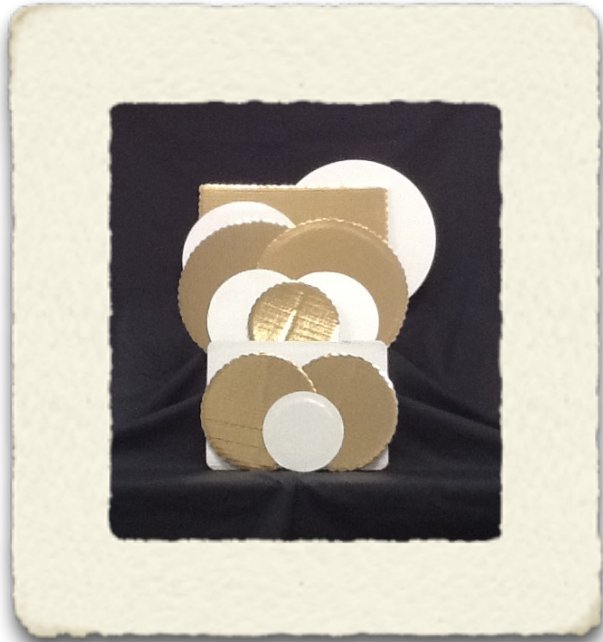

# Pads and Circles

## Corrugated White One Side Circles

6", 7", 8", 9", 10", 11", 12", 13",  
14", 15", 16", 18", 20", 24"

## PET Grease Resistant Circles

6", 7", 8", 9", 10", 12", 14", 16", 18"

## Corrugated White One Side Pads

10" x 14" (1/4 Sheet)  
18-3/4" x 13-3/4" (1/2 Sheet)  
26-3/4" x 18" (Full Sheet)